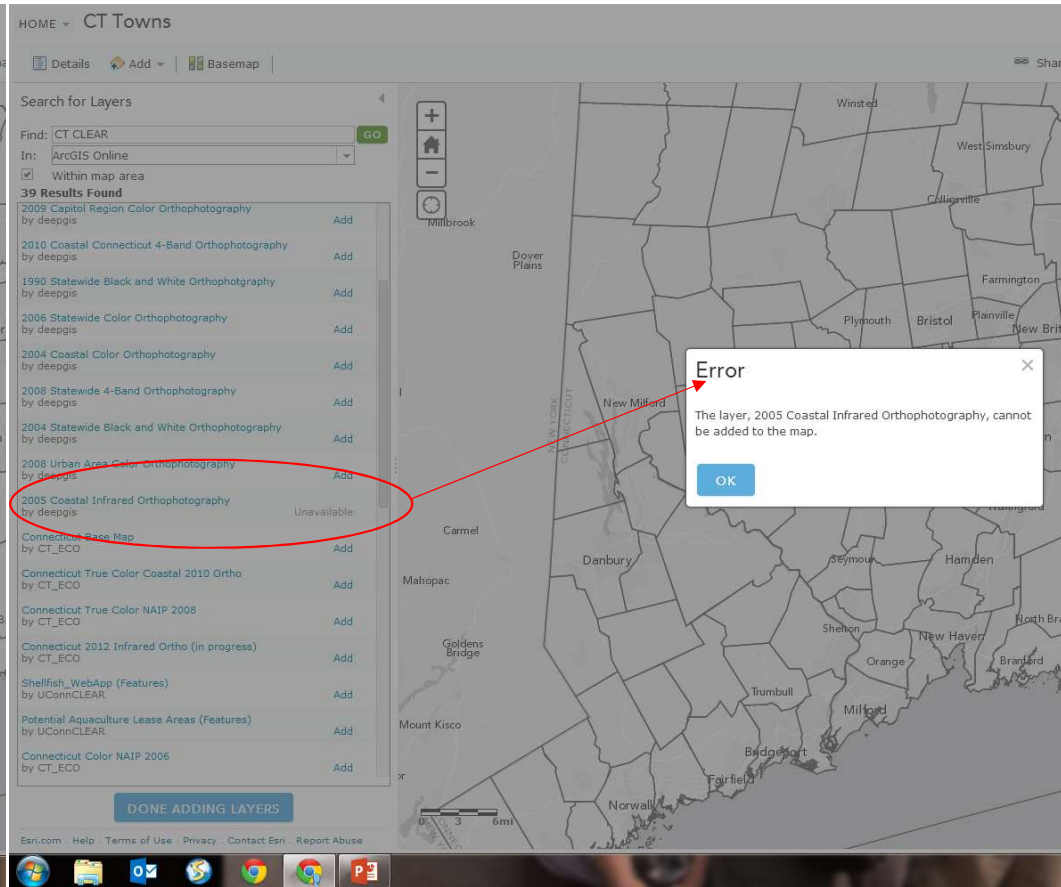

First error message

Second error message

Map Contents

2005 Coastal Infrared Orthophotography

http://ctecoapp3.uconn.edu/ArcGIS/rest/services/images/Ortho_2005_Coast_Infrared/ImageServer